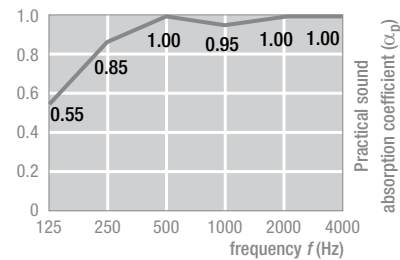

THERMATEX Alpha ONE

THERMATEX Alpha ONE is a new wet-felt mineral tile which provides highest sound absorption values. With a strong white acoustic fleece THERMATEX Alpha ONE offers a smooth, elegant surface finish. The combination of bio-soluble mineral wool with clay and starch provides excellent physical characteristics.

SYSTEM	C Exposed Grid System, demountable ceiling
Dimensions	■ 600 x 600 mm, 625 x 625 mm, further sizes available on request
Thickness / Weight	■ 24 mm (c. 3.8 kg/m ²)
Colour	■ White similar to RAL 9010
Edge details	■ SK, VT 15/24

TECHNICAL PERFORMANCE

Building material class	■ A2-s1, d0 as per EN 13501-1
Sound absorption	■ EN ISO 354 $\alpha_w = 1.00$ as per EN ISO 11654 $NRC = 1.00$ as per ASTM C 423
Light reflectance	■ up to 88%
Thermal conductivity	■ $\lambda = 0.040$ W/mK as per EN 12667
Humidity	■ up to 95% RH