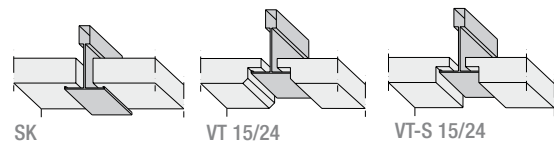

THERMATEX Alpha ONE

THERMATEX Alpha ONE is a new wet-felt mineral tile which provides highest sound absorption values. With a strong white acoustic fleece THERMATEX Alpha ONE offers a smooth, elegant surface finish. The combination of bio-soluble mineral wool with clay and starch provides excellent physical characteristics.

SYSTEM	C Exposed Grid System, demountable ceiling
Dimensions	■ 600 x 600 mm, 625 x 625 mm, further sizes available on request
Thickness / Weight	■ 24 mm (c. 3.8 kg/m ²)
Colour	■ White similar to RAL 9010
Edge details	■ SK, VT 15/24